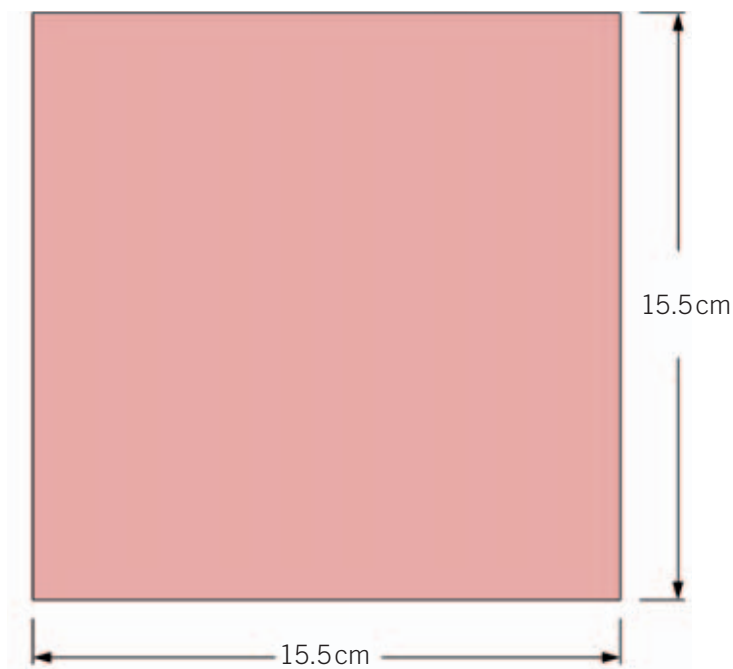

WEDDING FLOWER BOX

SWAROVSKI ELEMENTS

Article	Product Group	Article No.	Amount	Size	Color	Color Code
	Filigrees	62005	1 pc.	27.5 mm	Rose	209
	Crystal-its	75010	1/4 sheet	SS6	Crystal	001
	Crystal-its	75010	3 rows	SS10	Crystal	001
	Crystal-its	75010	1/4 sheet	SS6	Rose	209

Supplies & Tools

1. **Supplies**
2. Box round, white, Ø200 mm
   - 3x Paper, rose, white, A4
   - Satin ribbon, white, 25 mm, 120 cm
   - Tape, white
   - Wire, silver, Ø0.4 mm, 20 cm

1. **Tools**
2. Cutter
   - Needle
   - Pencil
   - Scissors

Level of design: BEGINNER

STEP 1

Scale 1:2