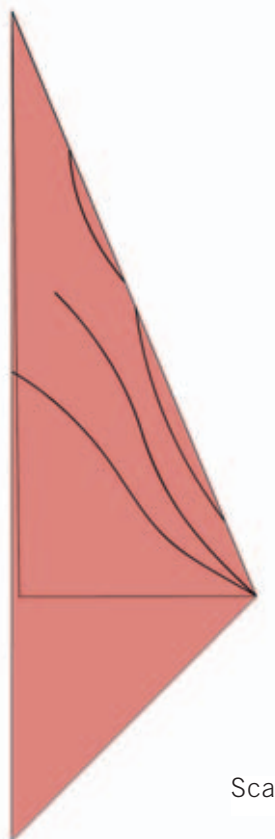

## Supplies & Tools

- Supplies**
- Box round, white, Ø200 mm
  - 3x Paper, rose, white, A4
  - Satin ribbon, white, 25 mm, 120 cm
  - Tape, white
  - Wire, silver, Ø0.4 mm, 20 cm

- Tools**
- Cutter
  - Needle
  - Pencil
  - Scissors

### STEP 1

Scale 1:2

STEP 2

STEP 3

STEP 4

STEP 5

Scale 1:1

STEP 6

Scale 1:2

STEP 7

Scale 1:1

STEP 8

Scale 1:2

Repeat steps 2-6 x2

Repeat step 7

STEP 9

STEP 10

Scale 1:1

STEP 11

STEP 12

Scale 1:2

STEP 13

x3

Scale 1:1