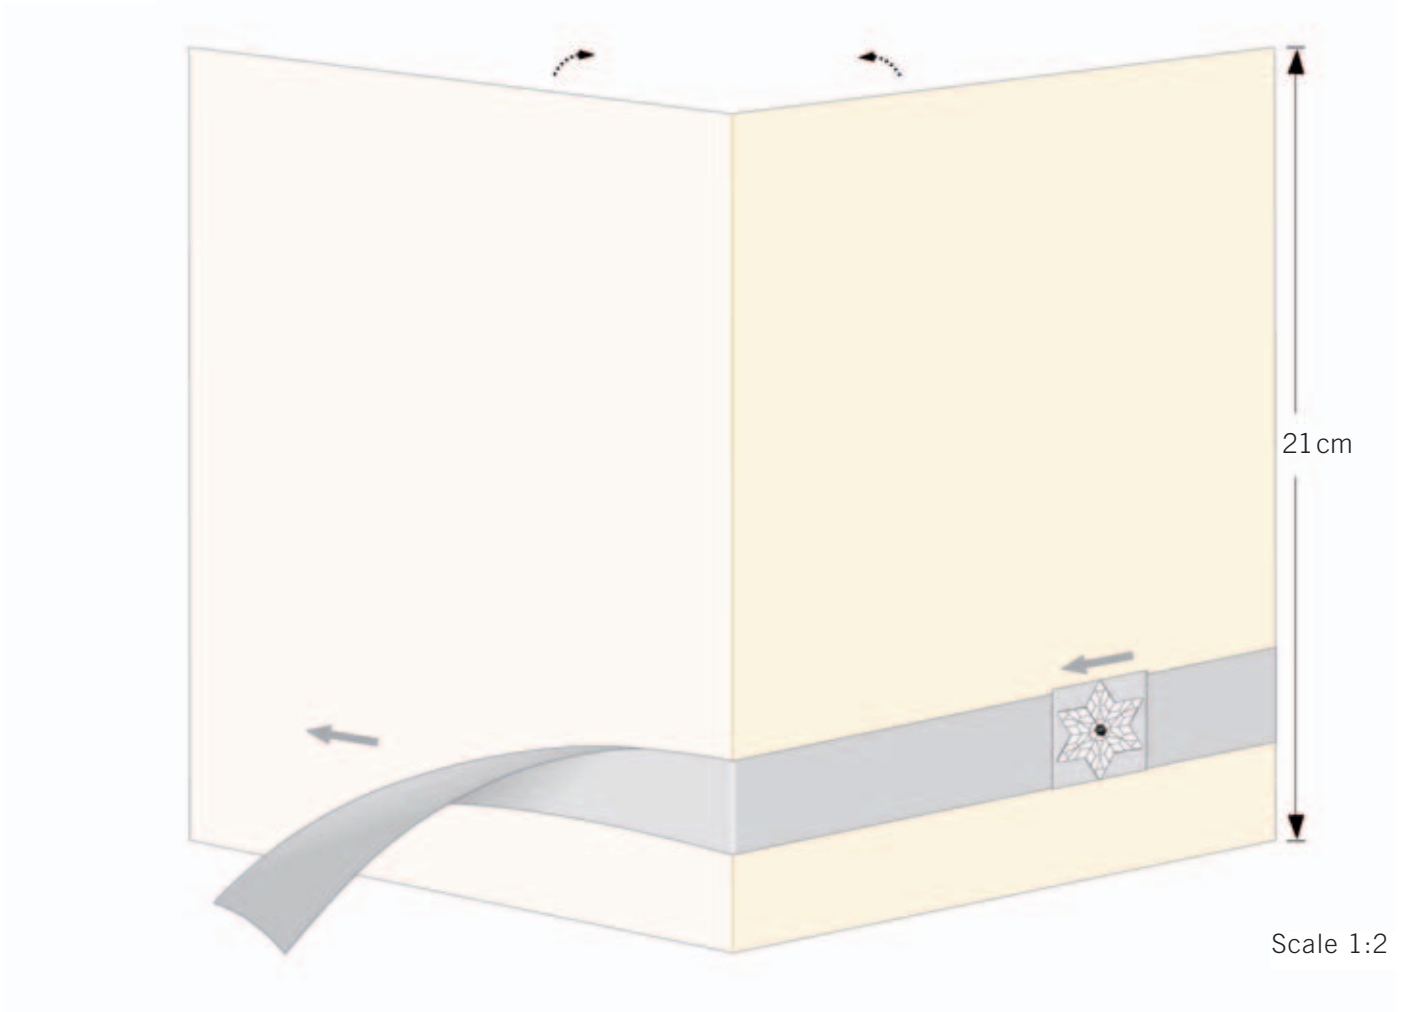

Supplies & Tools

Supplies

Card board, cream white, 29.5x21 cm
 Paper, white, 15.5x15.5 mm
 Satin ribbon, white, Ø2.5 cm, 40 cm
 Double-sided tape, Ø2.5 cm, 30 cm
 Nylon thread, Ø0.15 mm, 70 cm

Tools

Cutter
 Glue
 Iron
 Needle
 Ruler
 Scissors

Level of design: **ADVANCED**

STEP 1

Scale 1:1

STEP 2

STEP 3

STEP 4

Repeat step 4 x5

STEP 5

STEP 6

STEP 7

STEP 8

STEP 9

Scale 1:3

STEP 10

STEP 11

STEP 12