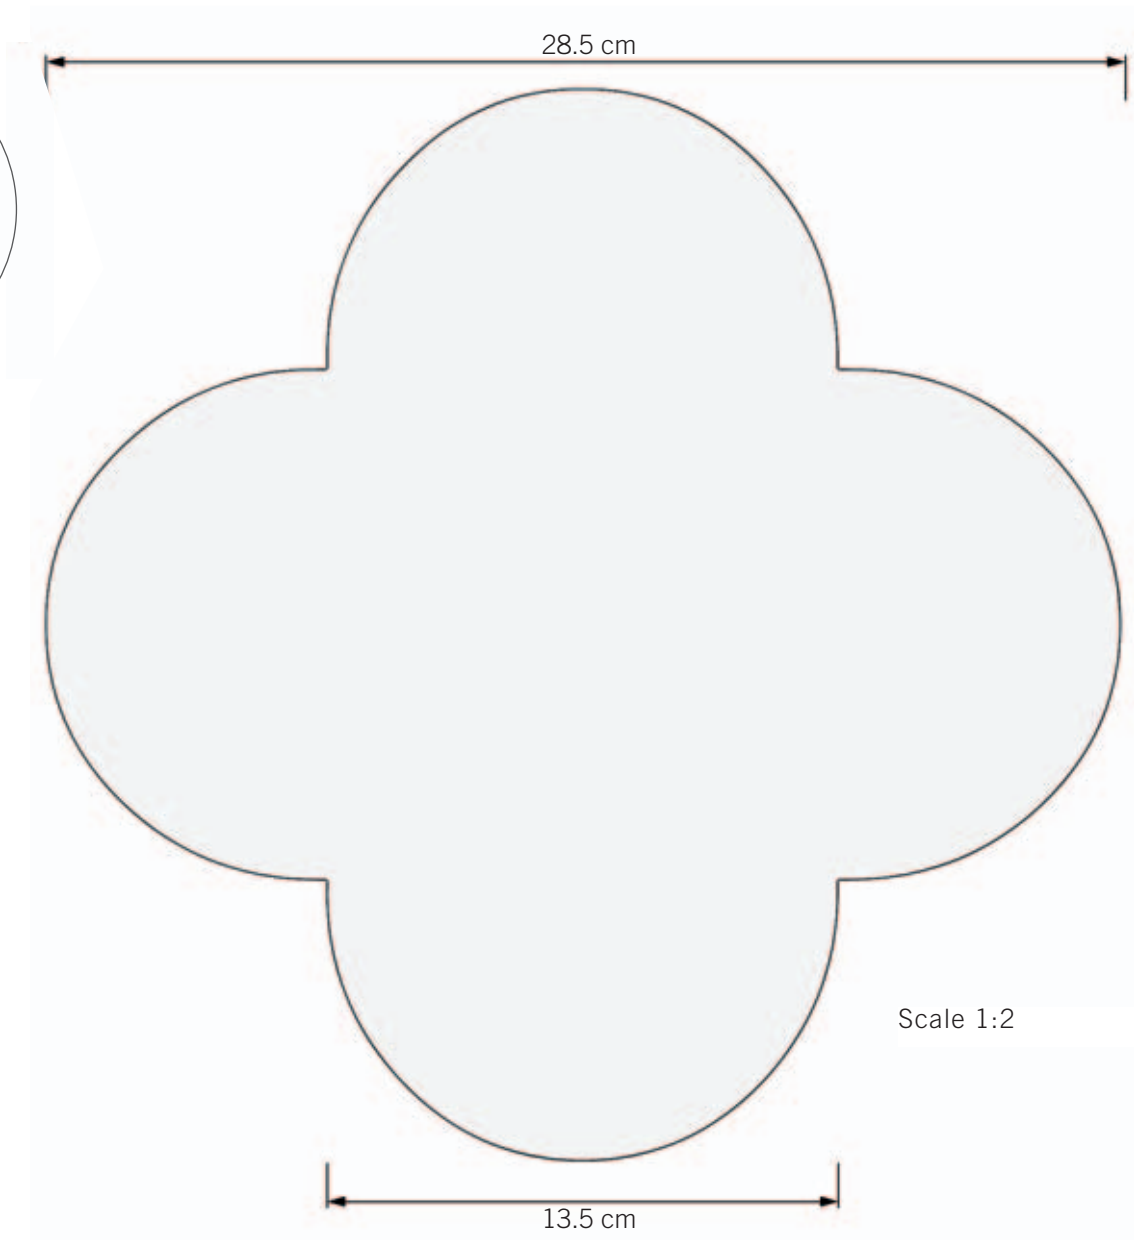

WEDDING PRINCESS CD CASE

SWAROVSKI ELEMENTS

Article	Product Group	Article No.	Amount	Size	Color	Color Code
	Sew-on Stones	3321	1 pc.	28 mm	Crystal	001
	Crystal-its	75000	80 pcs.		Crystal	001
	Crystal-its	75000	25 pcs.		Jet	280
	Crystal-its	75000	80 pcs.		Golden Shadow	001 GSHA

Supplies & Tools

Supplies
Gift paper, 30x30cm
Satin strip, 45 cm

Tools
Scissors

Level of design: BEGINNER

STEP 1